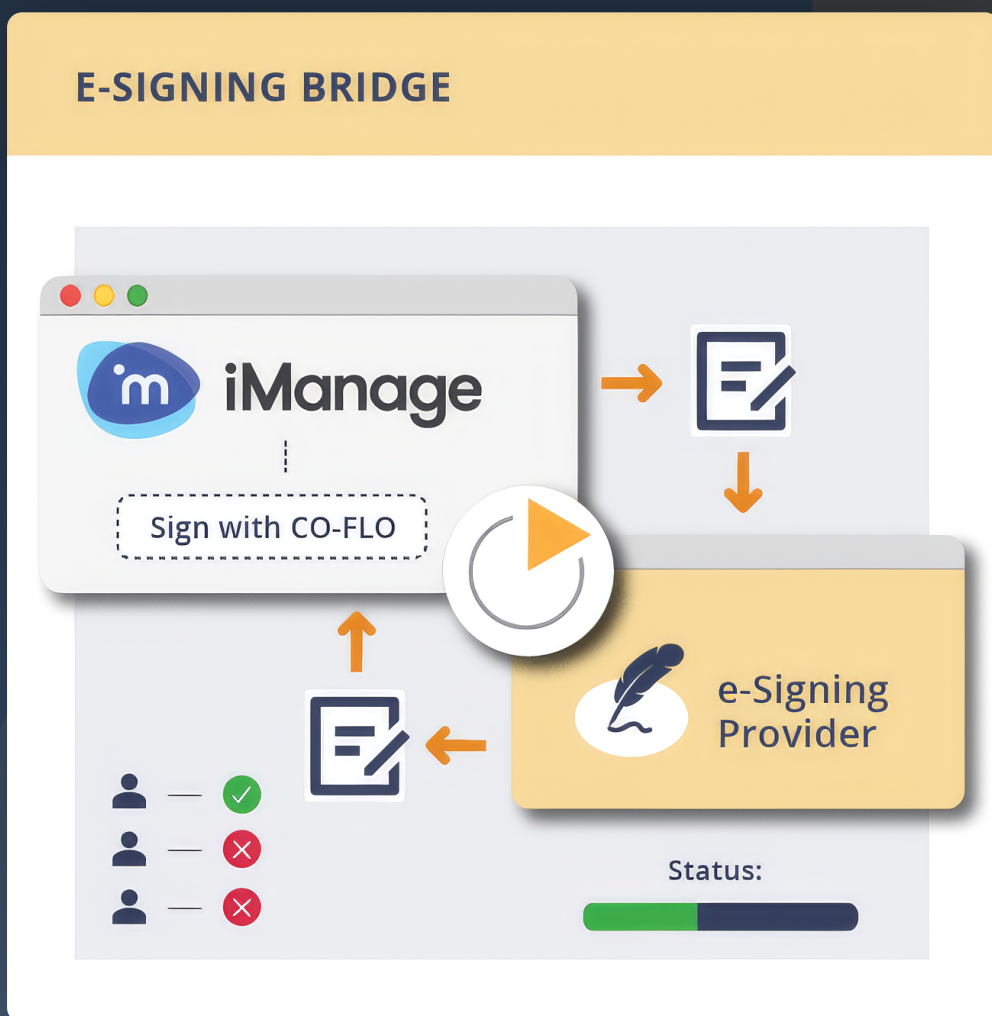

E-SIGNING BRIDGE

eSigning Bridge

Co-Flo eSigning Bridge is the engine that streamlines signing processes. Saving time. Mitigating risk. Putting you in full control of contract execution.

Signing on the bottom line is the goal. It is the culmination of many hours of knowledge application, drafting, and negotiations. It is where the real value begins for the business. Delays in the execution process not only create opportunity costs, but also leave the negotiation door open for longer than it needs to be.

Key Benefits

Send for Signing Within iManage:

With Co-Flo, documents can be sent to your chosen eSigning provider straight from iManage Work. No more downloading and re-uploading files.

Instant Filing in iManage:

Once a contract is signed, Co-Flo will download the document from your eSigning platform and save it in the appropriate iManage folder.

Signature Statuses Within iManage Work:

Save time by viewing document signature statuses within iManage Work via the document overview screen, without having to log in to your eSigning platform.